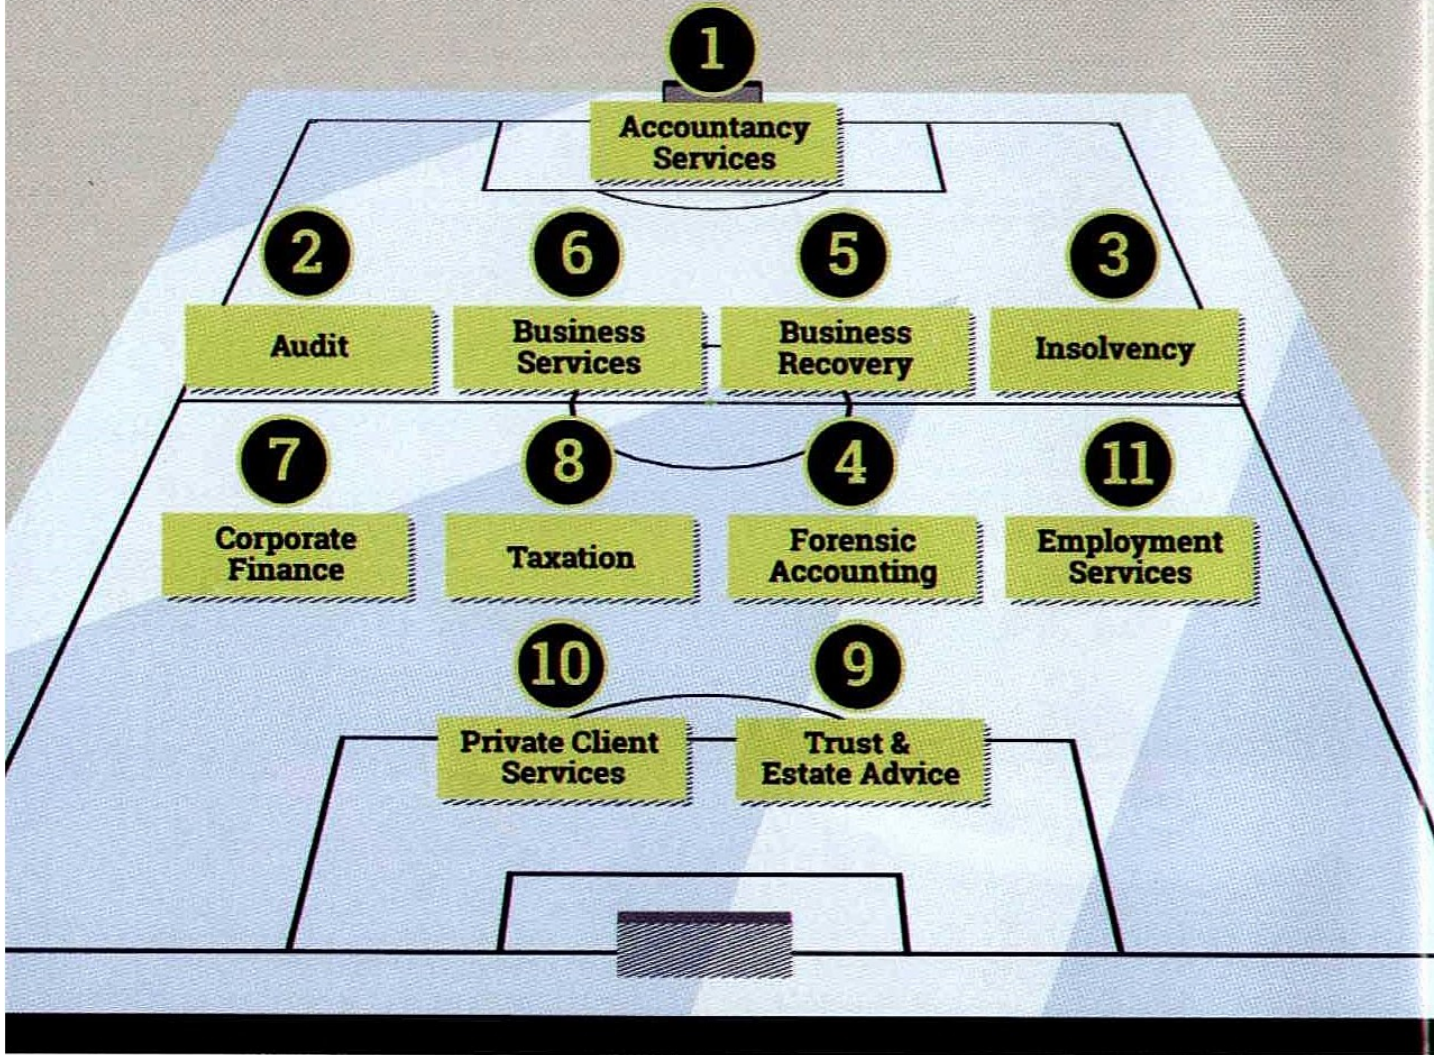

TEAM PLAYERS

We've worked long and hard putting our team together.
They've been tactically formed to help create long term success
for you and your business.

Contact John Southwell for an informal discussion on how we can help.

Tel: **01283 507960** | Email: **burton@dains.com**

Your Future. Figured.